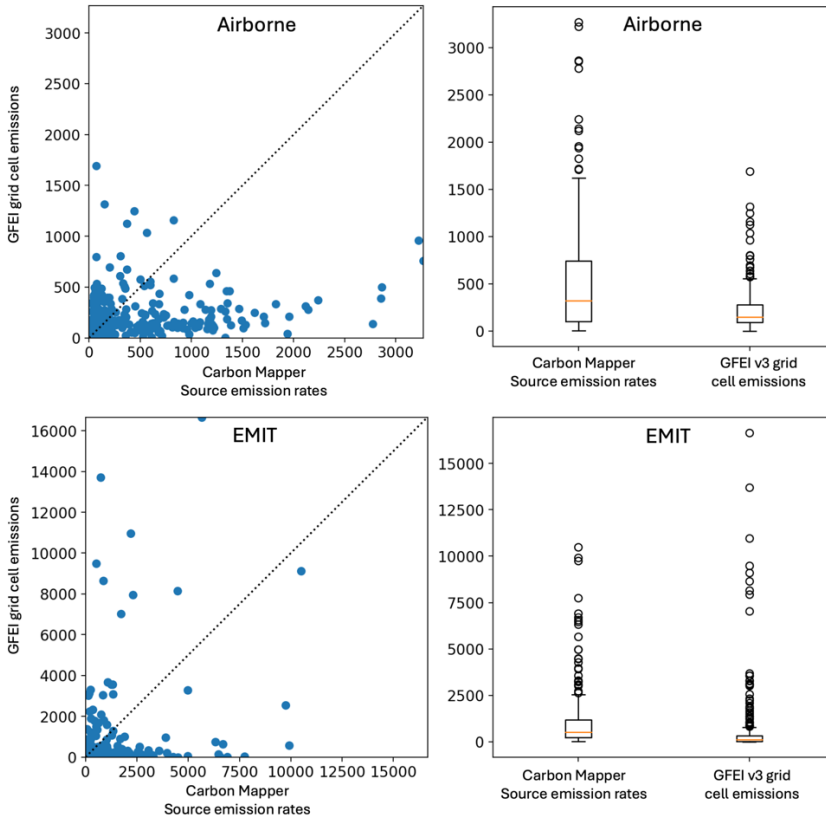

Figure S1: The difference between GFEI v3 and GFEI v2 oil, gas, and coal emissions. The emissions difference is shown at GFEI native resolution ($0.1^\circ \times 0.1^\circ$). In the US, the spatial differences in emissions between the two GFEI versions are primarily a result of the GEPA update from v1 to v2, including oil-gas increases in the Permian (south-central US) and coal decreases in Appalachia (northeast US).

Figure S2: Map of the geographic regions where Carbon Mapper has processed data to look for super-emitting events in Turkmenistan/Uzbekistan (A; top left), Algeria (B; top right), and northeast China (C; bottom left). The bottom right plot shows a zoomed-out map view of the three regions.

Figure S3: Carbon Mapper methane emission rates for oil-gas sources compared to GFEI v3 grid-cell oil-gas emissions (all emission rates are in kg hr^{-1}). We show source emission rates estimated by Carbon Mapper using observations from airborne instruments (top) and observations from the EMIT instrument (bottom). The Carbon Mapper source emission rates are an average of plume emission rates for a particular source (sources are based on a clustering distance of 150 meters) and adjusted for persistence. We only include Carbon Mapper sources that have been observed at least 5 times (including observations where no plume was detected). We only include GFEI grid cells that overlap the Carbon Mapper sources and vice versa.

Table S1: Mine-level methane emissions used to spatially distribute the UNFCCC reported coal emissions within each country for GFEI v3. The coal mine location, country, and mine ID are from the Global Energy Monitor’s Global Coal Mine Tracker (GCMT), and the mine-level emissions are as described in Roy (2023) and summarized in Appendix A.