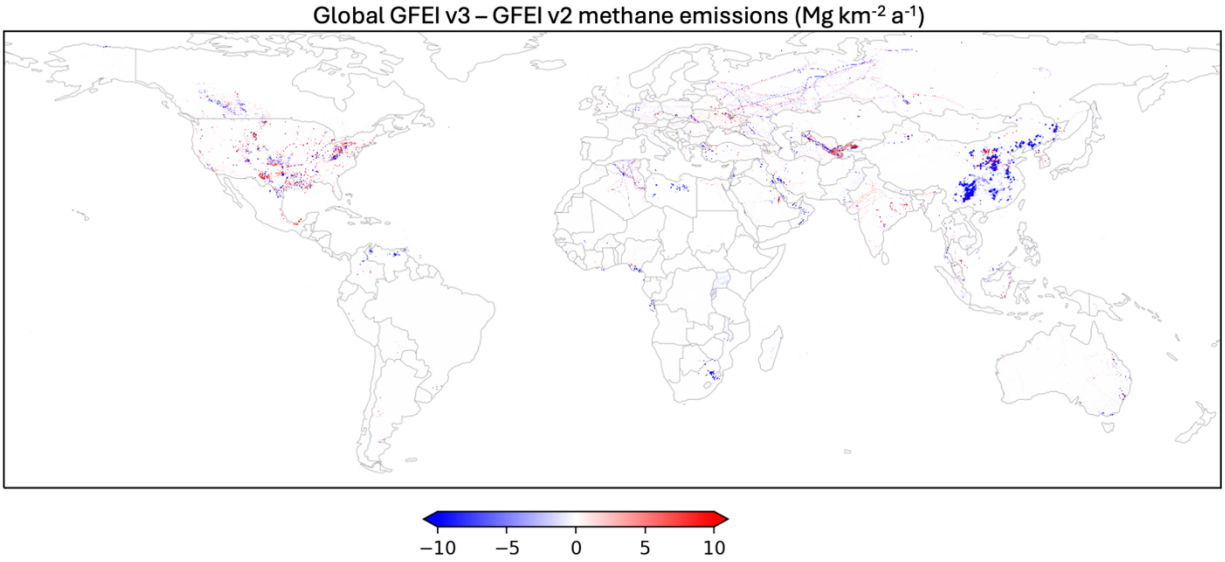

Figure S1: The difference between GFEI v3 and GFEI v2 oil, gas, and coal emissions. The emissions difference is shown at GFEI native resolution ($0.1^\circ \times 0.1^\circ$). In the US, the spatial differences in emissions between the two GFEI versions are primarily a result of the GEPA update from v1 to v2, including oil-gas increases in the Permian (south-central US) and coal decreases in Appalachia (northeast US).

Figure S2: Map of the geographic regions where Carbon Mapper has processed data to look for super-emitting events in Turkmenistan/Uzbekistan (A; top left), Algeria (B; top right), and northeast China (C; bottom left). The bottom right plot shows a zoomed-out map view of the three regions.