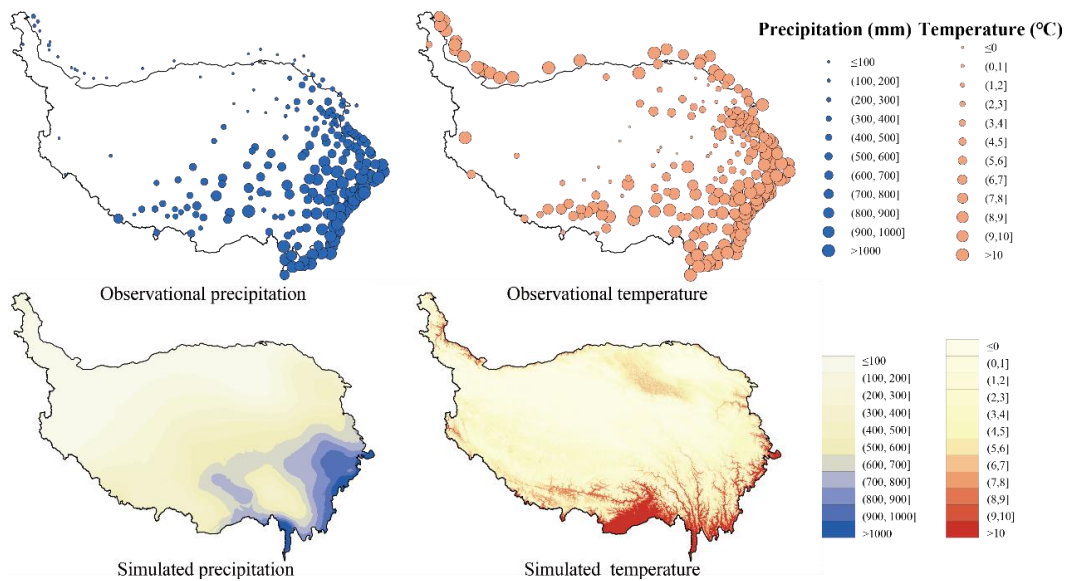

99 The mean absolute error (MAE) and the root mean square error (RMSE) were employed as
100 evaluation metrics to quantify the discrepancies between the forecasted data and the actual
101 observed data, serving as indicators of model performance. The MAE and RMSE were computed
102 for 56,544 (228×31×8) samples, as detailed in Table S2, to systematically assess the accuracy of
103 the models. The optimal model was adjudged based on the relative minimization of both MAE and
104 RMSE during the modeling and forecasting stages. The results indicated that the A-T-II model
105 exhibited superior performance in predicting temperature, whereas the K-P-I model demonstrated
106 paramount accuracy in forecasting precipitation. Consequently, the A-T-II and K-P-I models were
107 deployed to construct the annual temperature and precipitation maps of the QTP spanning the
108 period from 1990 to 2020, as illustrated in Figure S2.

109 Table S2. Model performance for the response prediction models

Climate	Temperature				Precipitation			
Models	A-T-I	A-T-II	K-T-I	K-T-II	A-P-I	A-P-II	K-P-I	K-P-II
Test samples	7068	7068	7068	7068	7068	7068	7068	7068
MAE	1.506	0.998	1.89	1.91	109.509	110.614	99.05	99.47
RMSE	2.75	1.551	2.54	2.55	172.770	175.483	147.28	147.68

110

111

112 Figure S1. Distribution of mean cumulative precipitation and mean temperature in the QTP as
113 predicted by K-P-I and A-T-II model, respectively

114 Human-activity-induced Net Primary Productivity (HNPP) database

115 Data source

116 The MOD17A3HGF Version 006 NPP product (referred to as NPP-I) with 500 m resolution
117 covering 2000 to 2020 were obtained from the Land Processes Distributed Active Archive Center