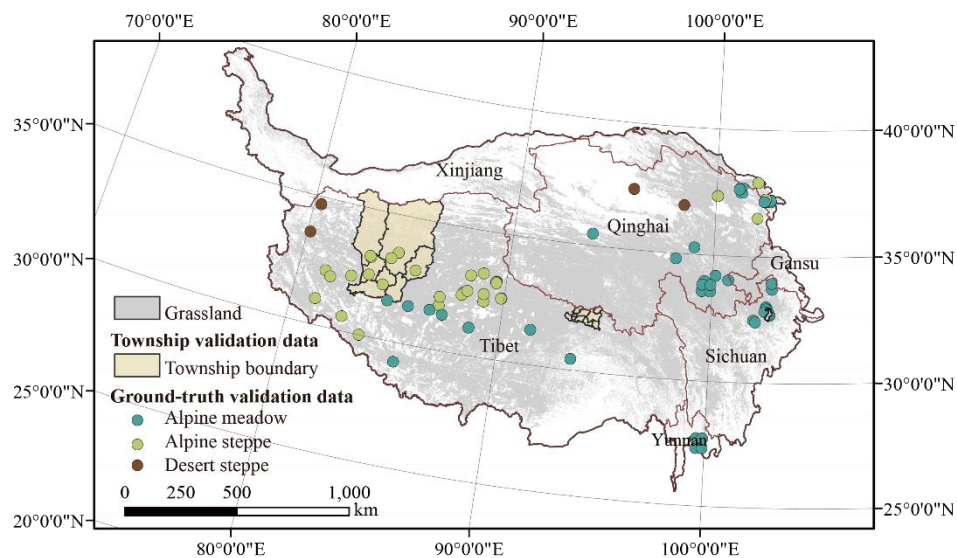

175 *Extra trees regression*

176 Extra trees regression (ET) algorithm is a machine learning technique evolved from the random
177 forests model (Geurts et al., 2006). It introduces more randomness in decision tree construction,
178 and selects split points randomly rather than seeking optimal splits. This method builds more trees
179 in the process to improve prediction accuracy and to lower overfitting risks. Unlike the random
180 forests algorithm, ET utilizes the entire training dataset to train each regression tree, thereby
181 reducing variance and enhancing generalization. This makes ET particularly effective for large and
182 high-dimensional datasets (Ahmad et al., 2018).

183 **Validation datasets**

184 In this study, both the township-level census livestock data and the pixel-level observed
185 livestock data were used for validation of the GDGI maps. Specifically, the township-level census
186 livestock data involves 18 townships with a total of 112 records, which were collected from
187 government documents. The validation data at the pixel scale also encompass a total of 112
188 records from 68 sites, which were collected from literatures, questionnaires and field surveys. The
189 detailed information for the validation datasets can be seen from Figure S3 and Table S3.

190

191 Figure S3. Spatial distribution of township validation data and ground-truth validation data.