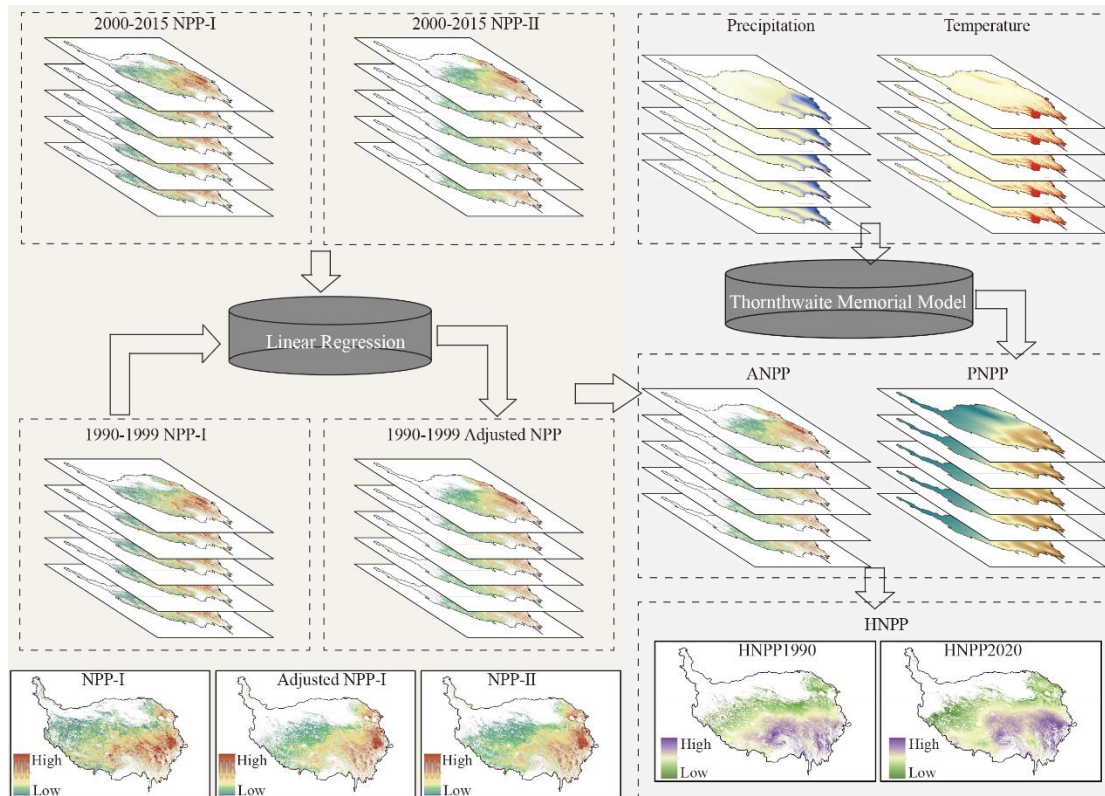

118 (<https://lpdaac.usgs.gov>, accessed on 18 January 2023). Additionally, the actual NPP dataset
119 during 1990-2015 at 1 km resolution (referred to as NPP-II) was derived from the Global Change
120 Research Data Publishing and Repository (<http://www.geodoi.ac.cn>, accessed on 22 January
121 2023).

122 *Data processing.*

123 To reconcile the discrepancies inherent between NPP-I and NPP-II datasets, an initial
124 re-projection to the WGS_1984_Albers Equal-Area Conic coordinate system was undertaken.
125 Subsequently, the resolution of NPP-II was resampled to 500-m through the employment of the
126 nearest neighbor resampling algorithm. Based on the NPP-I and NPP-II data for the overlapping
127 year of 2000-2015, a linear regression correction equation was established in accordance with
128 formula 1~3. Consequently, the consistent gridded NPP data (referred to as NPP-III) at 500 m ×
129 500 m spatial resolution from 1990 to 2000 was generated.

130

131

Figure S2. Technical flowchart for mapping the HNPP on the QTP

132 Human-induced NPP (HNPP) is delineated by the discrepancy between the climate-driven
133 potential NPP (PNPP) and the actual NPP (ANPP). In this study, the NPP-III data epitomize the
134 ANPP, elucidating the extant conditions of vegetative growth. To estimate the PNPP, the
135 Thornthwaite Memorial model was utilized, incorporating temperature and precipitation as
136 determining variables (Naeem et al., 2020; Qin et al., 2021). Subsequently, the differentiation
137 between PNPP and ANPP was performed to manifest the influence of human activities on NPP.