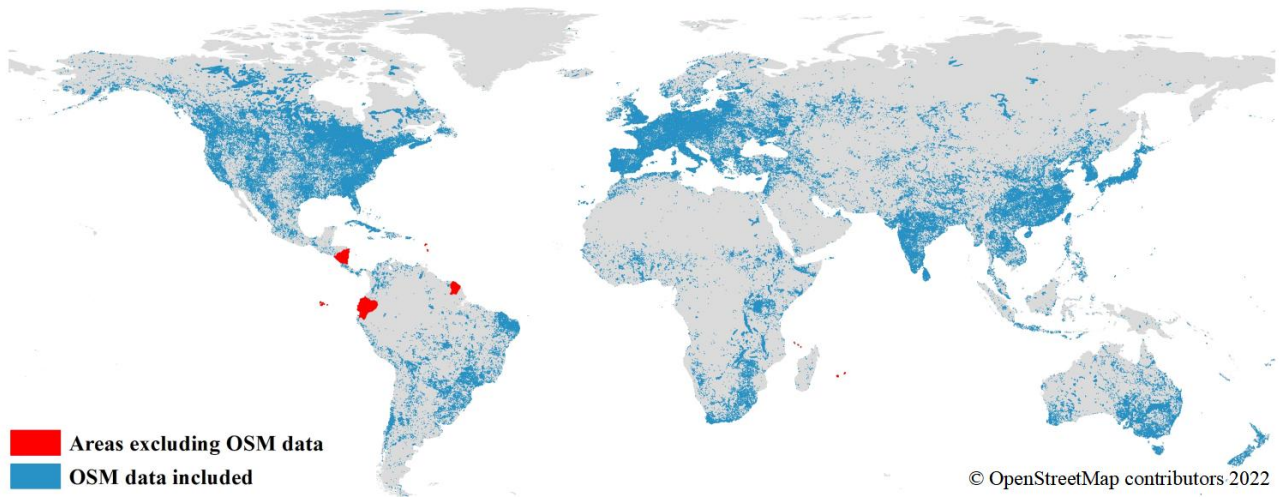

Supplementary materials

5

(a) OpenStreetMap

(b) HydroLAKES

(c) GRanD

Figure S1. An example of inconsistent spatial range of a lake in OSM and HydroLAKES and GRanD. © OpenStreetMap contributors 2022. Distributed under the Open Data Commons Open Database License (ODbL) v1.0.

25 Table S2. The area distribution characteristics of lakes/reservoirs in GLRSED.

	Area/km ²							
	Total	Area interval/km ²						
		≤1	(1,10]	(10,100]	(100,200]	(200,500]	(500,1000]	> 1000
Continent								
North America (NA)	1338426.69	238318.9493	246445.154	201819.9311	56137.99471	77461.6361	46828.10755	471414.9173
Europe (EU)	236074.341	29880.49156	42873.6163	42705.93255	11050.32652	18373.02856	13247.87585	77943.06968
Asia (AS)	982963.7389	69294.78659	109627.7878	105224.5923	31043.28999	52152.34067	38198.0312	577422.9103
South America (SA)	155679.0442	15324.71931	22328.23708	26460.55369	10463.48472	15038.06657	15671.13724	50392.84561
Africa (AF)	277538.8052	4706.273394	7239.576697	13269.81673	8528.396997	13224.24828	11696.73701	218873.7561
Oceania (OC)	90132.09421	3754.826046	7457.528163	15024.83254	8549.869581	10336.48051	8849.141161	36159.41621
Countries with most lakes								
Canada	903010.2151	206359.4479	206597.0828	156955.3717	40260.63558	59557.27748	36364.53801	196915.8617
Russia	716297.7962	54709.79967	80528.13995	48603.40599	10111.31297	14780.1454	13478.77093	494086.2213
USA	396215.0051	29196.56325	31692.52452	34423.52151	13043.63982	15031.32062	8236.345552	264591.0898
China	119722.0969	7877.448611	16076.9255	30927.00357	11772.59413	18459.48616	14181.14868	20427.49022
Tanzania	111192.2217	86.52753129	293.7699397	496.7022434	226.2325194	973.3126468	2259.088261	106856.5885
Australia	86036.7725	3534.774801	7054.440959	13827.24997	7528.494659	9697.572901	8234.823009	36159.41621