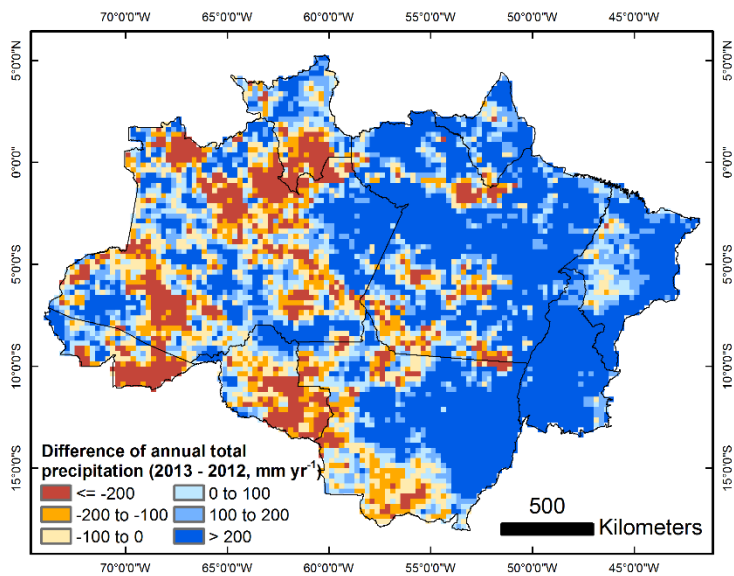

Figure R2_1. MODIS evergreen forest cover gain in 2013.

Figure R2_2. Difference of annual total precipitation between 2012 and 2013. The precipitation data is from the Tropical Rainfall Measuring Mission data product.