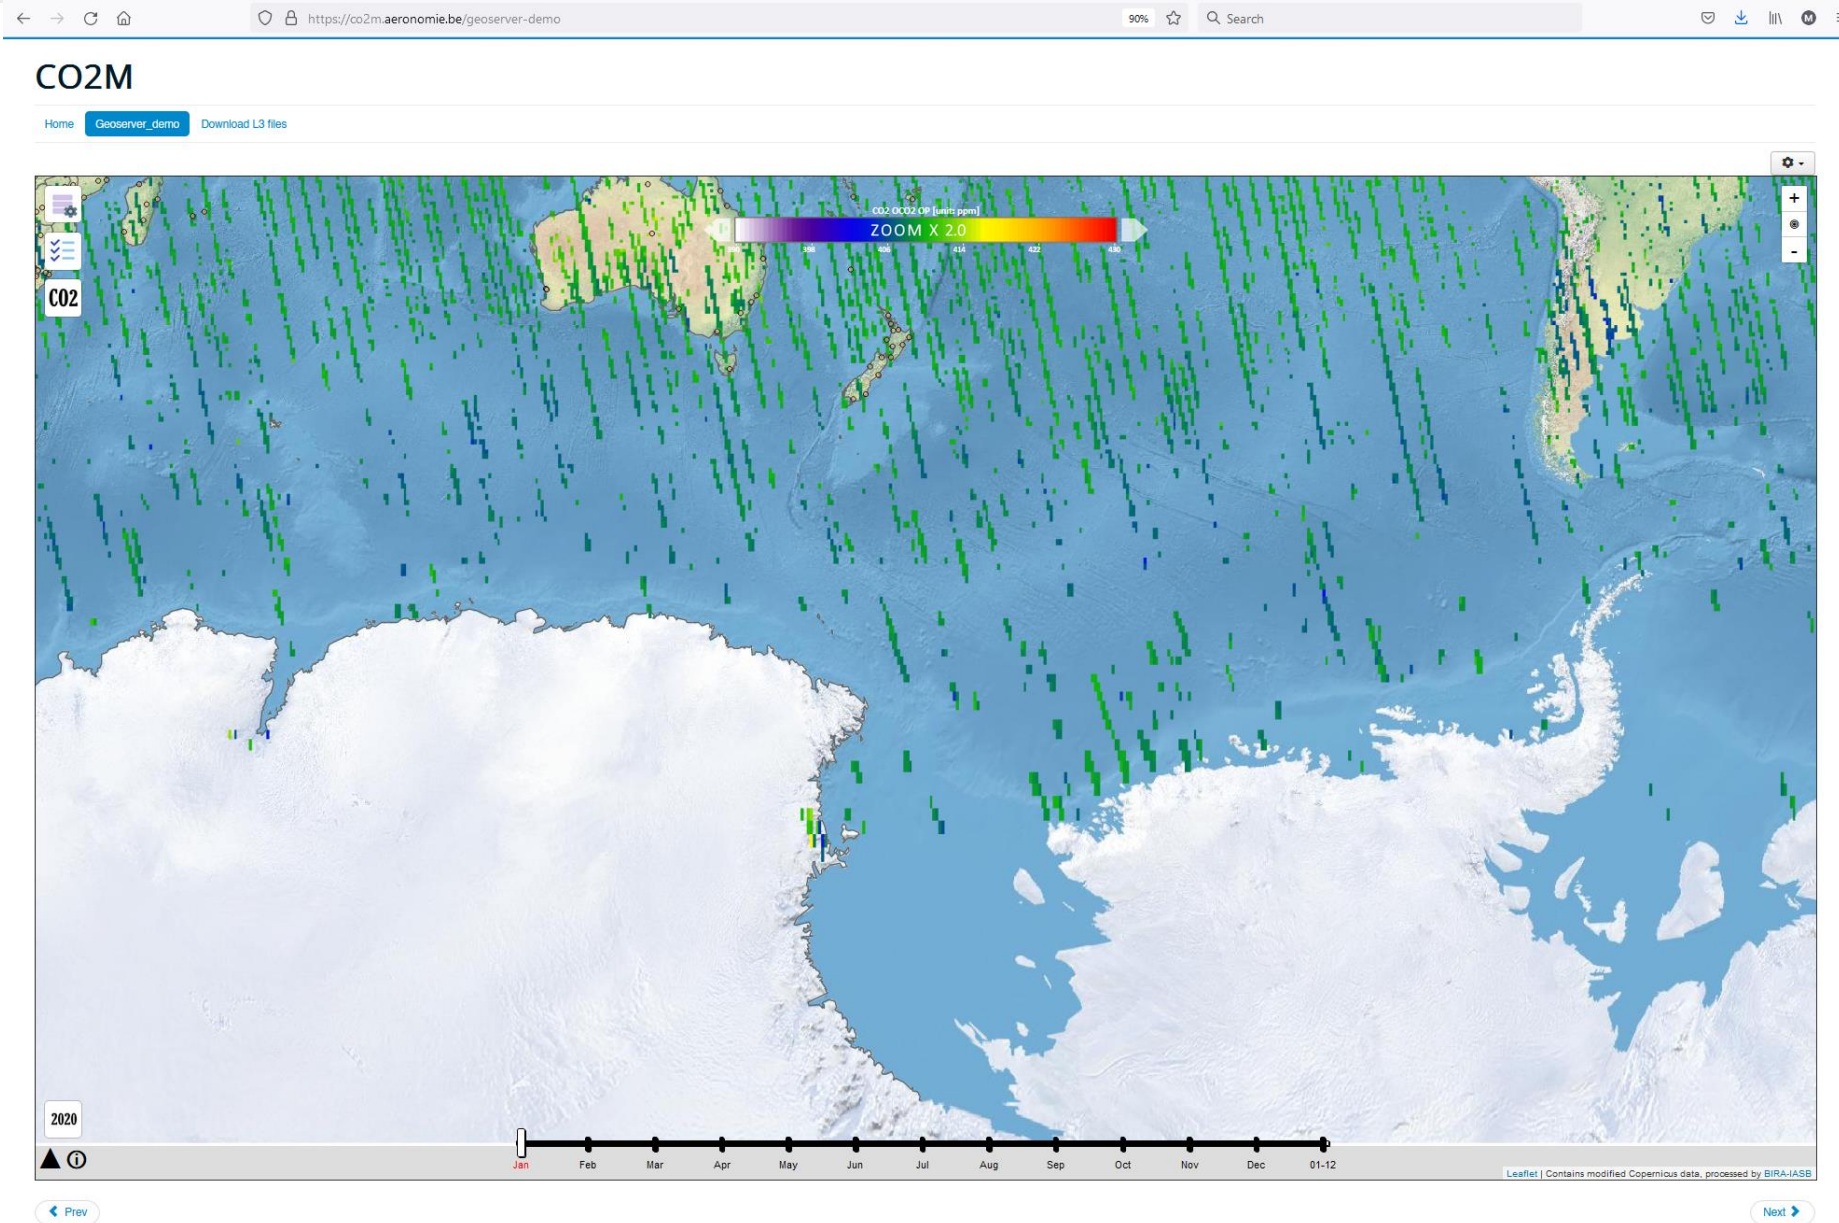

CO2M

Home [Geoserver_demo](#) [Download L3 files](#)

← Prev

Next →

CO2M

Home [Geoserver_demo](#) [Download L3 files](#)