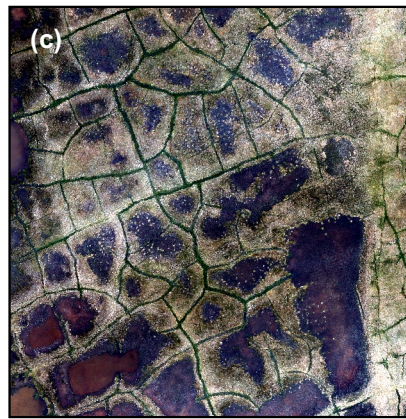

Selawik Thaw Slump
157.6134° W, 66.5004° N

Kivalina
164.5386° W, 67.7272° N

Polygonal tundra
153.9005° W, 70.7298° N

optical

NIR only

RGB only

RGB + NIR