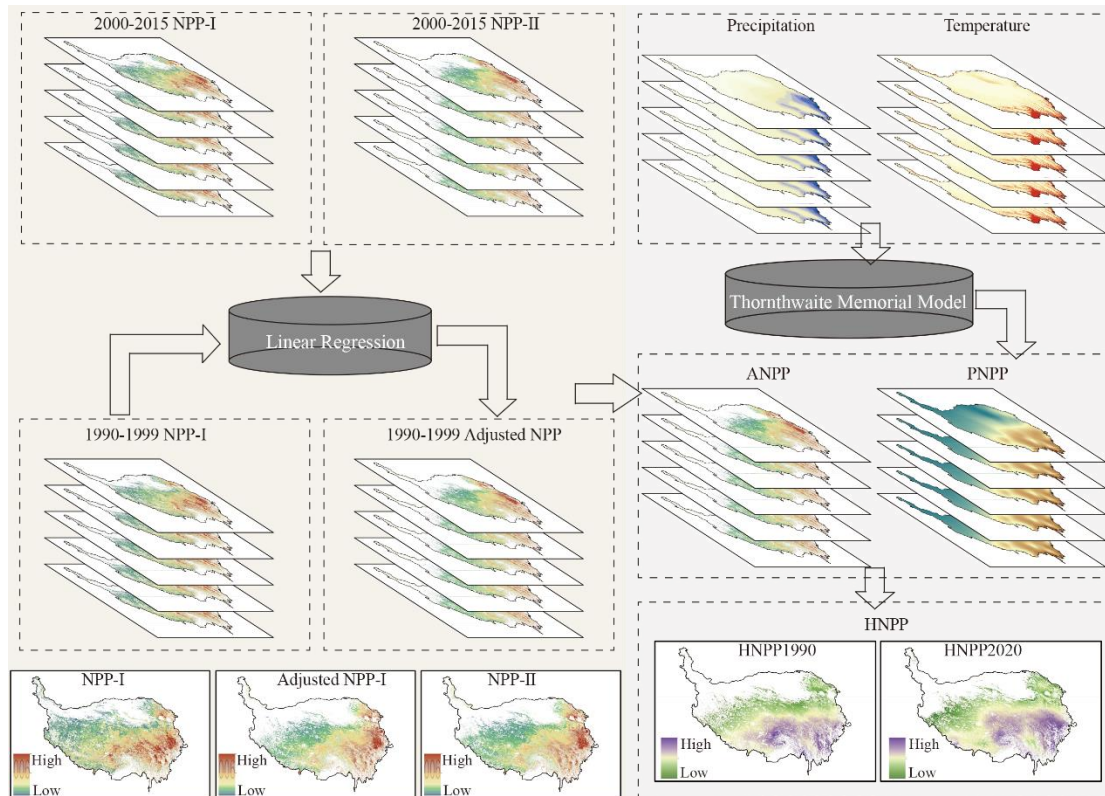

120 (<https://lpdaac.usgs.gov>, accessed on 18 January 2023). Additionally, the actual NPP dataset
121 during 1990-2015 at 1 km resolution (referred to as NPP-II) was derived from the Global Change
122 Research Data Publishing and Repository (<http://www.geodoi.ac.cn>, accessed on 22 January
123 2023).

124 *Data processing.*

125 To reconcile the discrepancies inherent between NPP-I and NPP-II datasets, an initial
126 re-projection to the WGS_1984_Albers Equal-Area Conic coordinate system was undertaken.
127 Subsequently, the resolution of NPP-II was resampled to 500-m through the employment of the
128 nearest neighbor resampling algorithm. Based on the NPP-I and NPP-II data for the overlapping
129 year of 2000-2015, a linear regression correction equation was established in accordance with
130 formula 1~3. Consequently, the consistent gridded NPP data (referred to as NPP-III) at 500 m ×
131 500 m spatial resolution from 1990 to 2000 was generated.

132

133

Figure S2. Technical flowchart for mapping the HNPP on the QTP

134 Human-induced NPP (HNPP) is delineated by the discrepancy between the climate-driven
135 potential NPP (PNPP) and the actual NPP (ANPP). In this study, the NPP-III data epitomize the
136 ANPP, elucidating the extant conditions of vegetative growth. To estimate the PNPP, the
137 Thornthwaite Memorial model was utilized, incorporating temperature and precipitation as
138 determining variables (Naeem et al., 2020; Qin et al., 2021). Subsequently, the differentiation
139 between PNPP and ANPP was performed to manifest the influence of human activities on NPP.