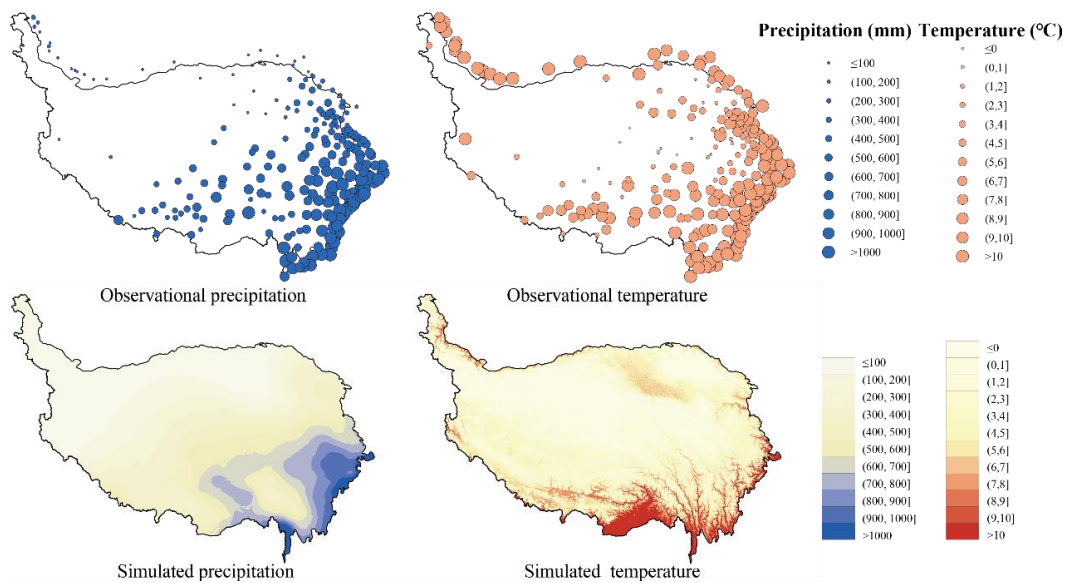

102 The mean absolute error (MAE) and the root mean square error (RMSE) were employed as
103 evaluation metrics to quantify the discrepancies between the forecasted data and the actual
104 observed data, serving as indicators of model performance. The MAE and RMSE were computed
105 for 56,544 (228×31×8) samples, as detailed in Table S2, to systematically assess the accuracy of
106 the models. The optimal model was adjudged based on the relative minimization of both MAE and
107 RMSE during the modeling and forecasting stages. The results indicated that the A-T-II model
108 exhibited superior performance in predicting temperature, whereas the K-P-I model demonstrated
109 paramount accuracy in forecasting precipitation. Consequently, the A-T-II and K-P-I models were
110 deployed to construct the annual temperature and precipitation maps of the QTP spanning the
111 period from 1990 to 2020, as illustrated in Figure S2.

112 Table S2. Model performance for the response prediction models

Climate	Temperature				Precipitation			
Models	A-T-I	A-T-II	K-T-I	K-T-II	A-P-I	A-P-II	K-P-I	K-P-II
Test samples	7068	7068	7068	7068	7068	7068	7068	7068
MAE	1.506	0.998	1.89	1.91	109.509	110.614	99.05	99.47
RMSE	2.75	1.551	2.54	2.55	172.770	175.483	147.28	147.68

113
114 Figure S1. Distribution of mean cumulative precipitation and mean temperature in the QTP as
115 predicted by K-P-I and A-T-II model, respectively

116 Human-activity-induced Net Primary Productivity (HNPP) database

117 Data source

118 The MOD17A3HGF Version 006 NPP product (referred to as NPP-I) with 500 m resolution
119 covering 2000 to 2020 were obtained from the Land Processes Distributed Active Archive Center