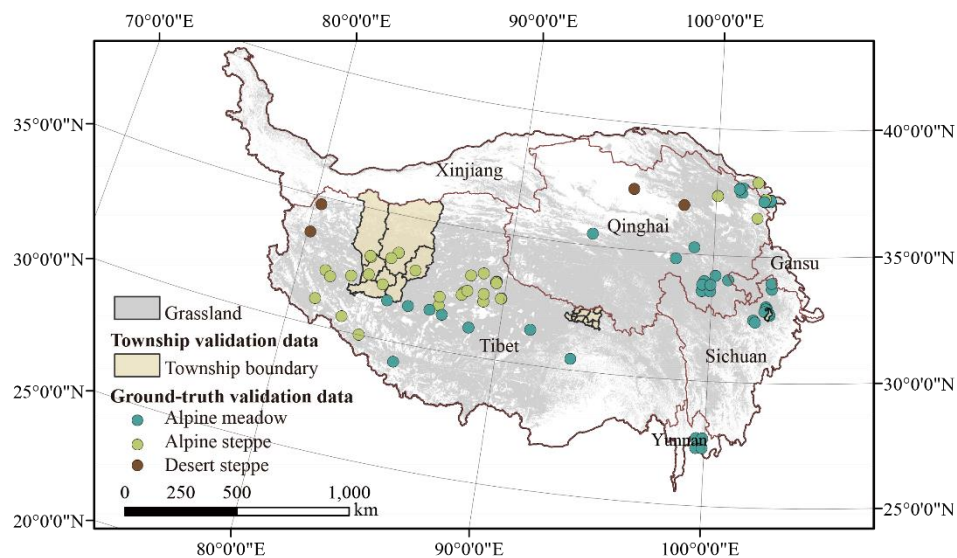

177 *Extra trees regression*

178 Extra trees regression (ET) algorithm is a machine learning technique evolved from the random
179 forests model (Geurts et al., 2006). It introduces more randomness in decision tree construction,
180 and selects split points randomly rather than seeking optimal splits. This method builds more trees
181 in the process to improve prediction accuracy and to lower overfitting risks. Unlike the random
182 forests algorithm, ET utilizes the entire training dataset to train each regression tree, thereby
183 reducing variance and enhancing generalization. This makes ET particularly effective for large and
184 high-dimensional datasets (Ahmad et al., 2018).

185 **Validation datasets**

186 In this study, both the township-level census livestock data and the pixel-level observed
187 livestock data were used for validation of the GDGI maps. Specifically, the township-level census
188 livestock data involves 18 townships with a total of 112 records, which were collected from
189 government documents. The validation data at the pixel scale also encompass a total of 112
190 records from 68 sites, which were collected from literatures, questionnaires and field surveys. The
191 detailed information for the validation datasets can be seen from Figure S3 and Table S3.

192

193 Figure S3. Spatial distribution of township validation data and ground-truth validation data.