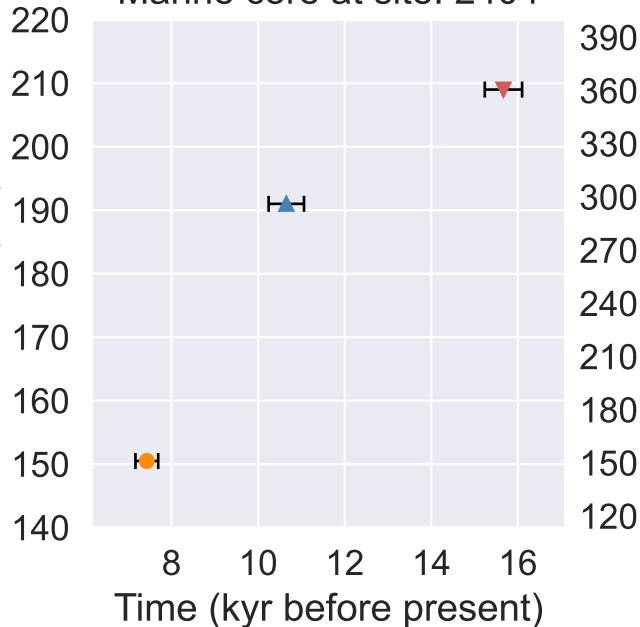

Marine core at site: 2404

Marine core at site: 2520

## Legend

-  Tier 1: PGL
-  Tier 2: PGL
-  Tier 3: PGL
-  Tier 1: SIS
-  Tier 2: SIS
-  Tier 3: SIS
-  Tier 1: OMC
-  Tier 2: OMC
-  Tier 3: OMC