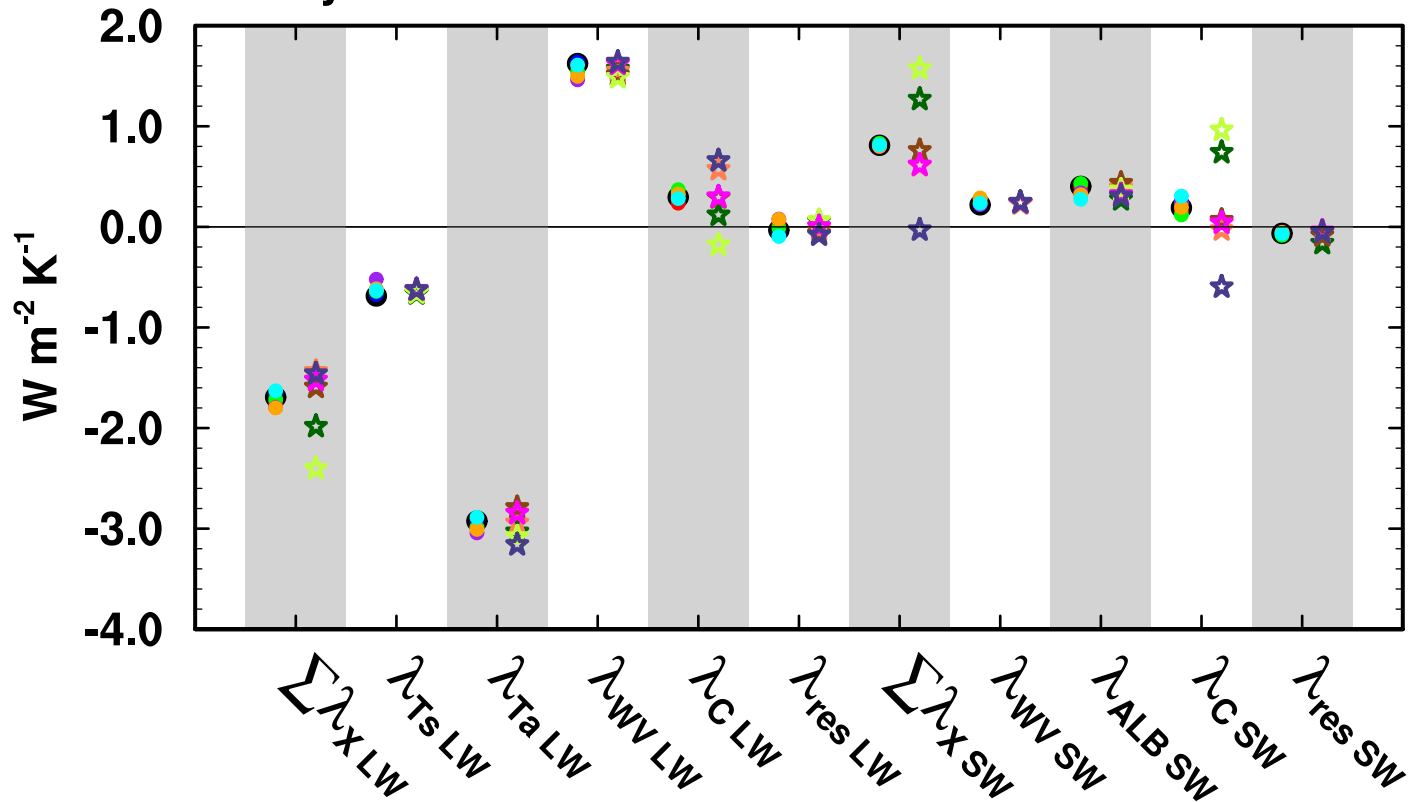

All-sky TOA λ

- ERA5 ● ERAI ● HadGEM3 ● CAM5 ● CloudSat ● GFDL ● CAM3
- ★ CESM2 ★ CNRM-CM6-1 ★ EC-Earth3 ★ HadGEM3-GC31-LL
- ★ IPSL-CM6A-LR ★ MPI-ESM1-2-LR