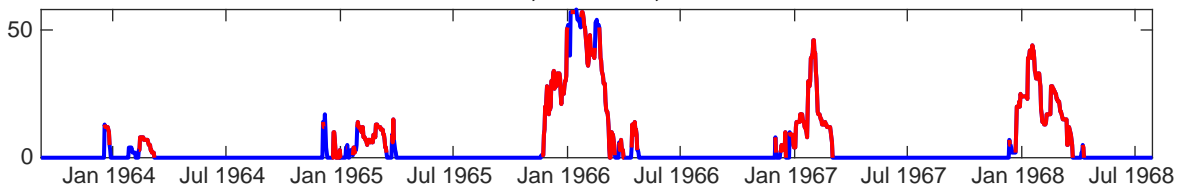

VAEXJOE, SWEDEN, 166 m

Kuehboden, SWITZERLAND, 2210 m

Prapoutel, FRANCE, 1345 m

Коломна, RUSSIA, 112 m

Promontory, UNITED STATES, 2417.1 m

LONDON INT'L AIRPORT, ONTARIO, CANADA, 278 m