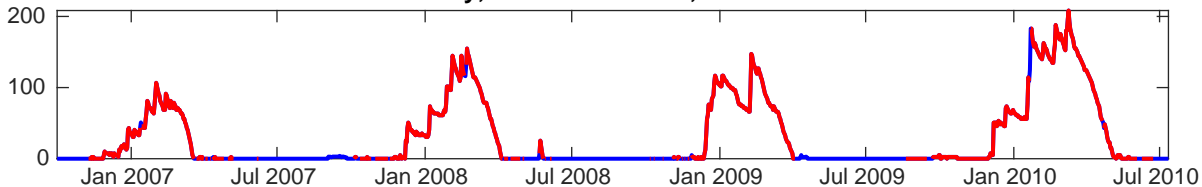

VAEXJOE, SWEDEN, 166 m

Kuehboden, SWITZERLAND, 2210 m

Prapoutel, FRANCE, 1345 m

Коломна, RUSSIA, 112 m

Promontory, UNITED STATES, 2417.1 m

LONDON INT'L AIRPORT, ONTARIO, CANADA, 278 m