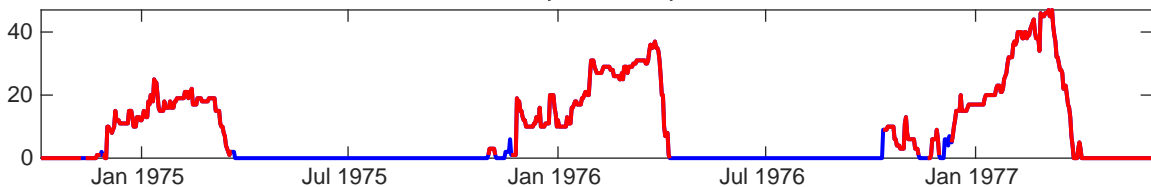

VAEXJOE, SWEDEN, 166 m

Kuehboden, SWITZERLAND, 2210 m

Prapoutel, FRANCE, 1345 m

Коломна, RUSSIA, 112 m

Promontory, UNITED STATES, 2417.1 m

LONDON INT'L AIRPORT, ONTARIO, CANADA, 278 m