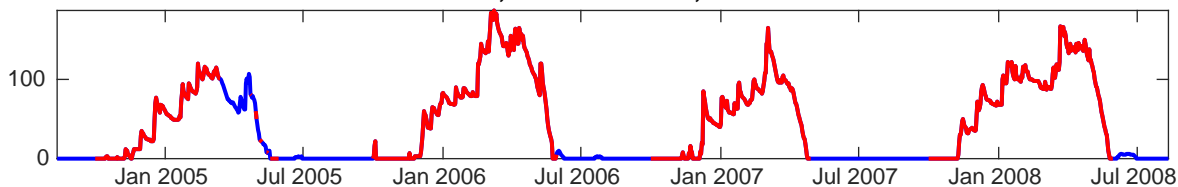

VAEXJOE, SWEDEN, 166 m

Kuehboden, SWITZERLAND, 2210 m

Prapoutel, FRANCE, 1345 m

Коломна, RUSSIA, 112 m

Promontory, UNITED STATES, 2417.1 m

LONDON INT'L AIRPORT, ONTARIO, CANADA, 278 m