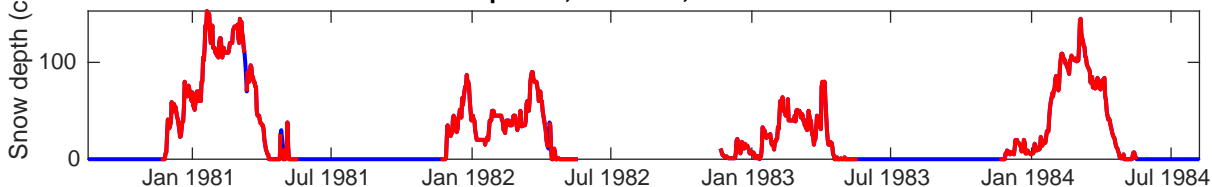

VAEXJOE, SWEDEN, 166 m

Kuehboden, SWITZERLAND, 2210 m

Prapoutel, FRANCE, 1345 m

Коломна, RUSSIA, 112 m

Promontory, UNITED STATES, 2417.1 m

LONDON INT'L AIRPORT, ONTARIO, CANADA, 278 m