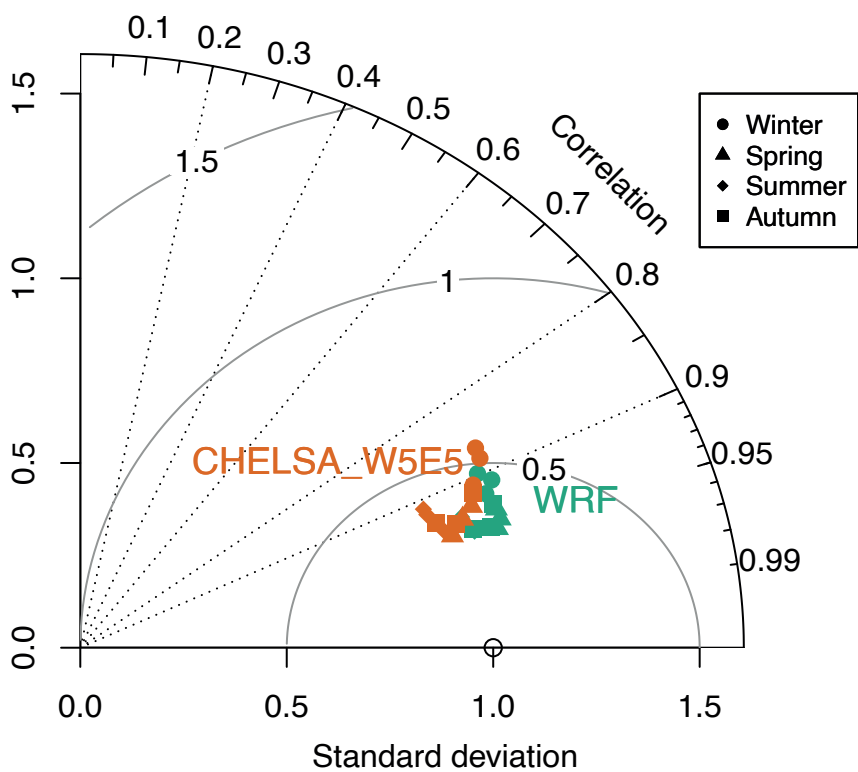

Mean Daily 2m Air temperature – daily

Mean Daily 2m Air temperature – monthly

Mean Daily Precipitation – daily

Mean Daily Precipitation – monthly