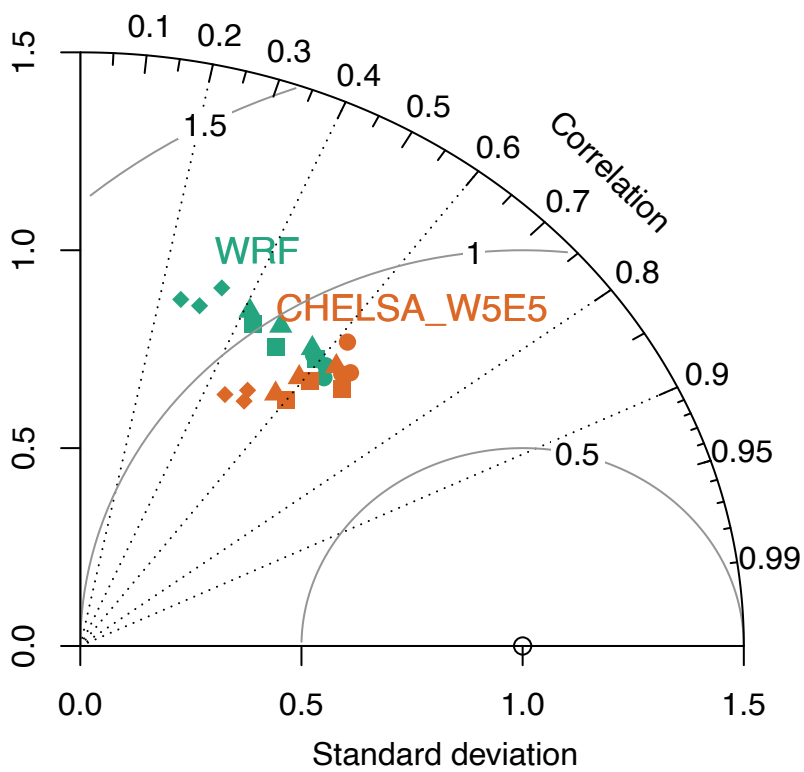

Mean Daily 2m Air temperature – daily

Mean Daily 2m Air temperature – monthly

Mean Daily Precipitation – daily

Mean Daily Precipitation – monthly