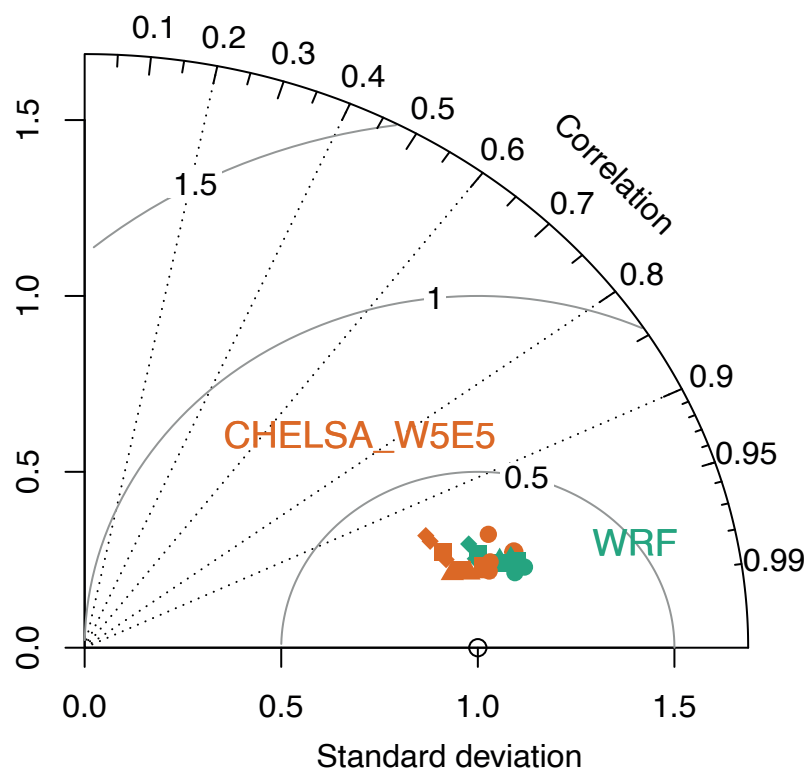

Mean Daily 2m Air temperature – daily

Mean Daily 2m Air temperature – monthly

Mean Daily Precipitation – daily

Mean Daily Precipitation – monthly