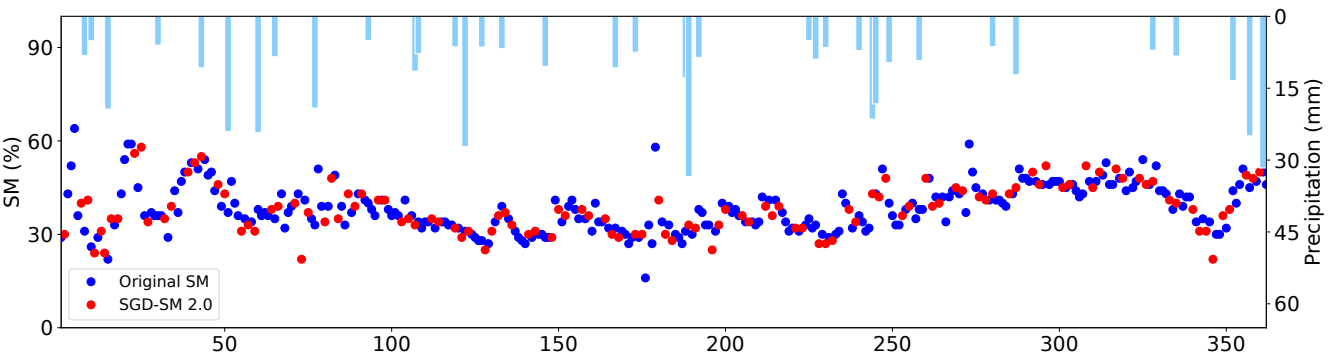

(a) Time-series daily original soil moisture, SGD-SM 1.0, and precipitation results in 2013

(b) Time-series daily original soil moisture, SGD-SM 2.0, and precipitation results in 2013