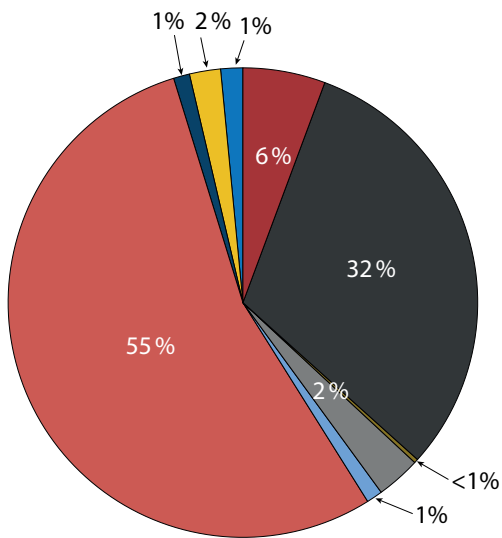

(a) Site type

(b) Basin size classification

(c) Basin size range (km²)

(d) Lake site flow type