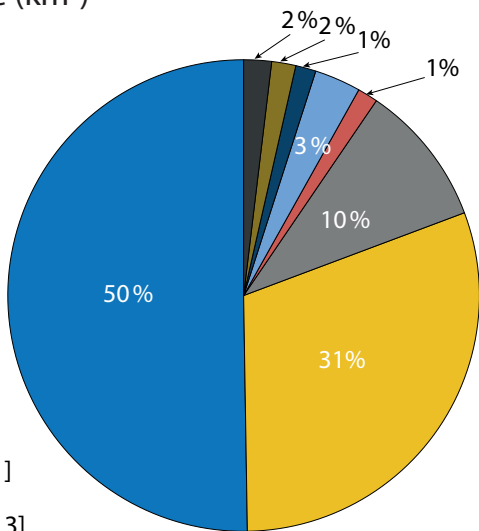

(a) Site type

(b) Basin size classification

(c) Basin size range (km²)

(d) Lake site flow type