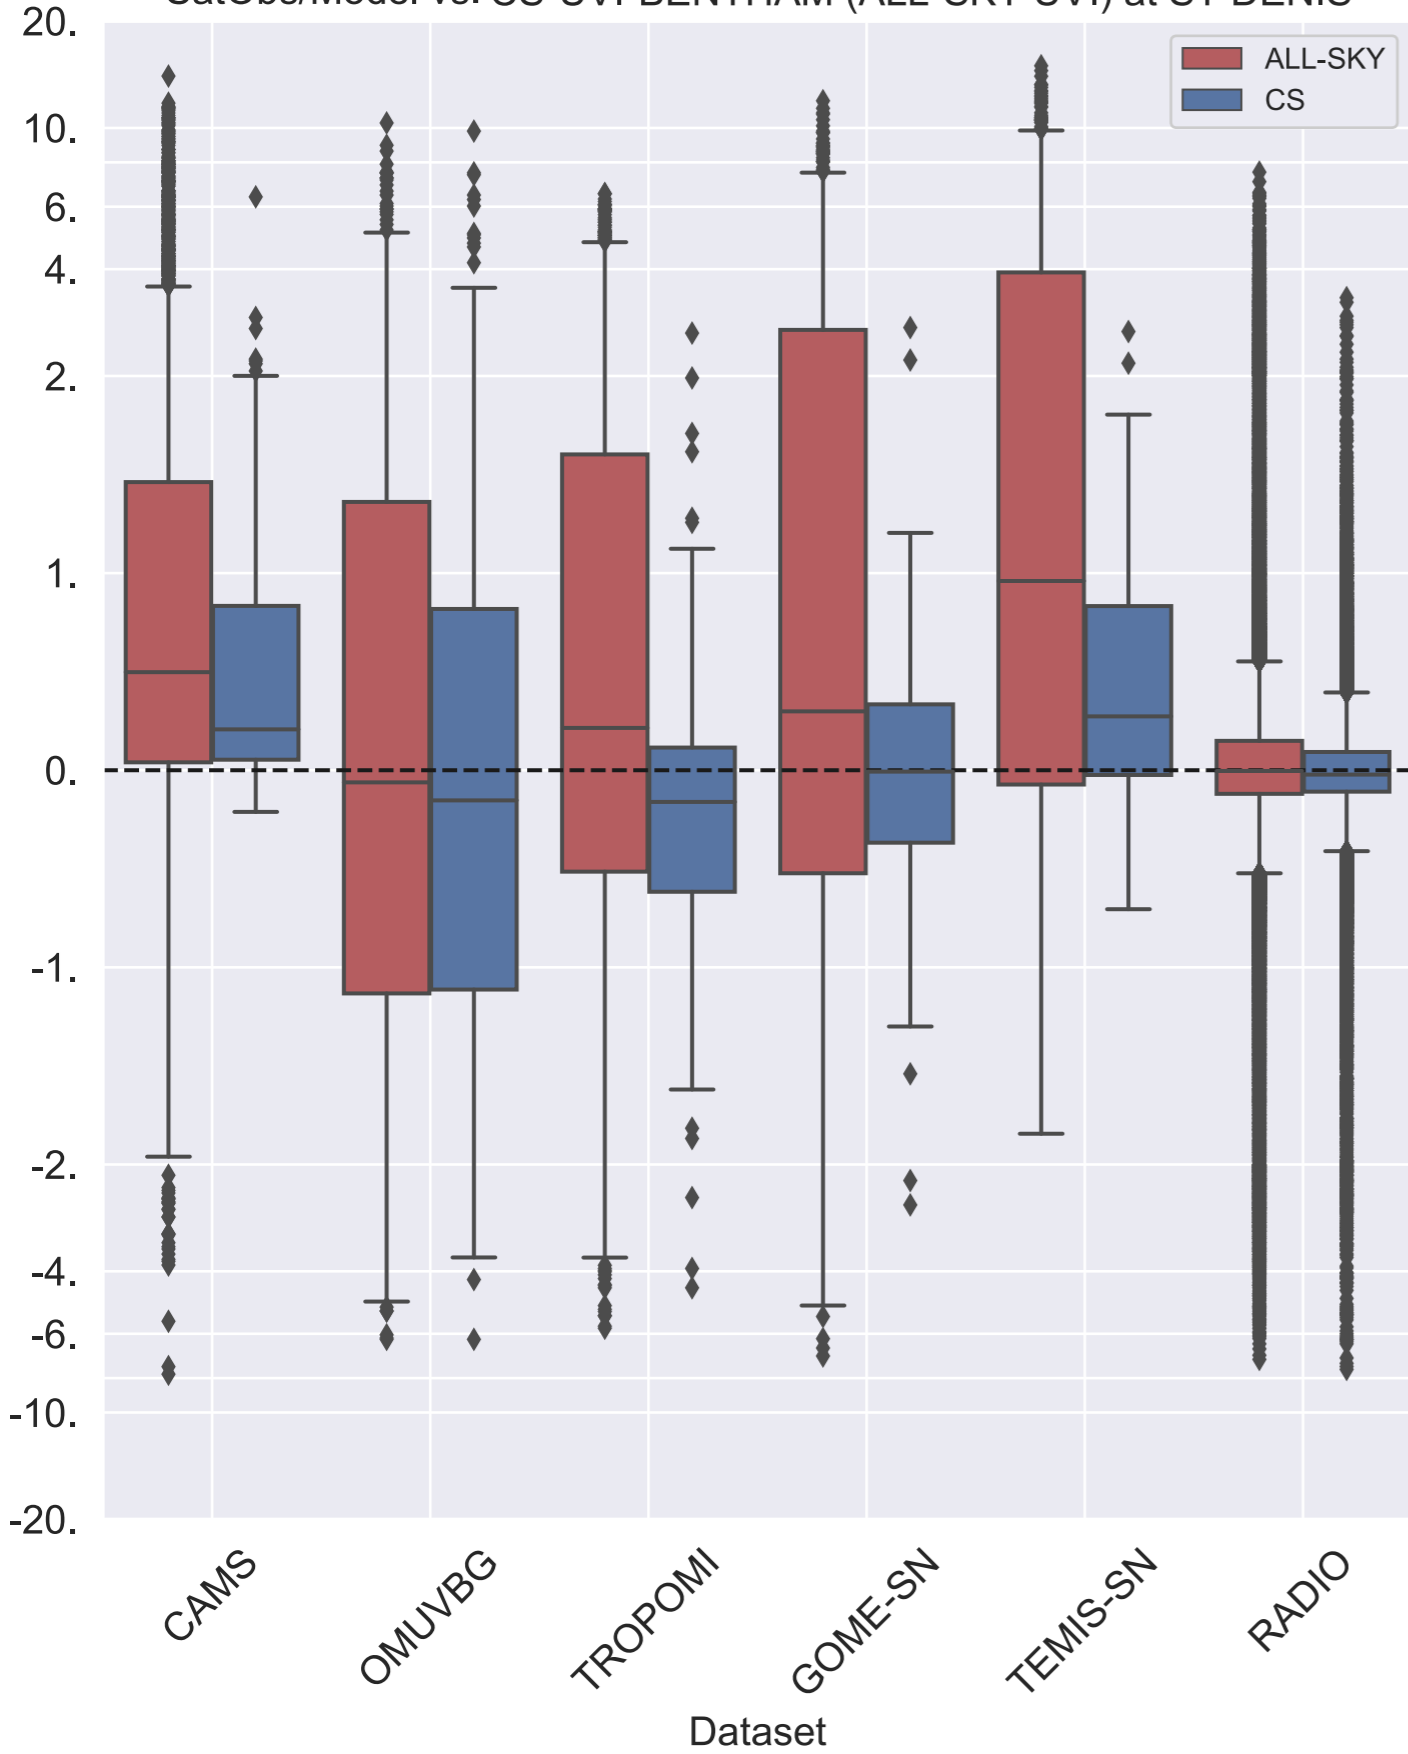

Absolute Difference:
SatObs/Model vs. CS-UVI-BENTHAM (ALL-SKY-UVI) at ST-DENIS

Relative Difference:
SatObs/Model vs. CS-UVI-BENTHAM (ALL-SKY-UVI) at ST-DENIS