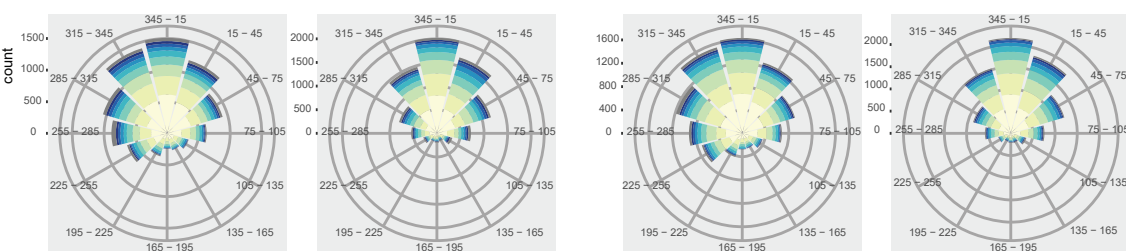

BAYS

PENINSULAS

West Antarctica

East Antarctica

West Antarctica

East Antarctica

Length scale 002 km

Length scale 008 km

Length scale 032 km

Length scale 064 km

Length scale 128 km

Length scale 256 km

Magnitude (Cx)