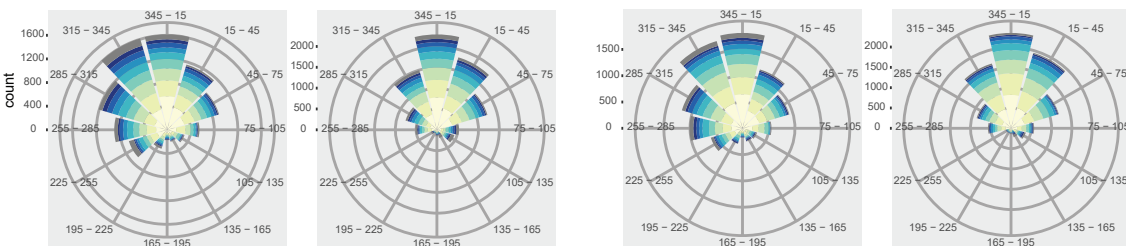

BAYS

PENINSULAS

West Antarctica

East Antarctica

West Antarctica

East Antarctica

Length scale 002 km

Length scale 008 km

Length scale 032 km

Length scale 064 km

Length scale 128 km

Length scale 256 km

Magnitude (Cx)