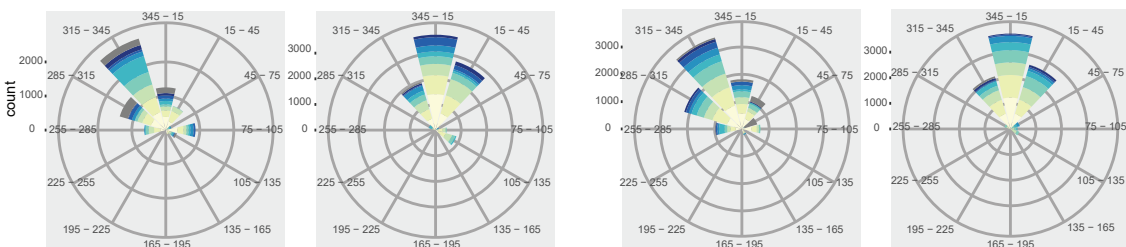

BAYS

PENINSULAS

West Antarctica

East Antarctica

West Antarctica

East Antarctica

Length scale 002 km

Length scale 008 km

Length scale 032 km

Length scale 064 km

Length scale 128 km

Length scale 256 km

Magnitude (Cx)