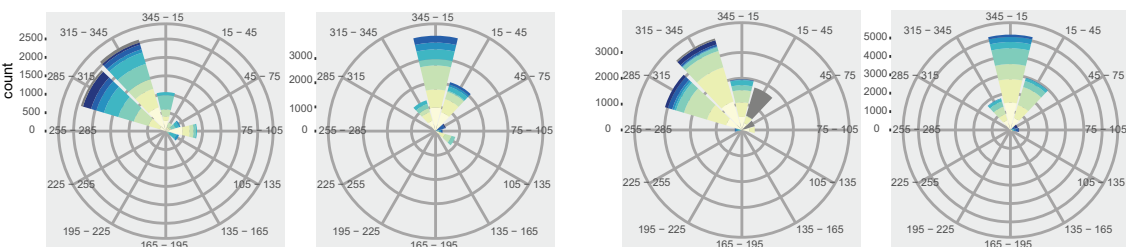

BAYS

PENINSULAS

West Antarctica

East Antarctica

West Antarctica

East Antarctica

Length scale 002 km

Length scale 008 km

Length scale 032 km

Length scale 064 km

Length scale 128 km

Length scale 256 km

Magnitude (Cx)