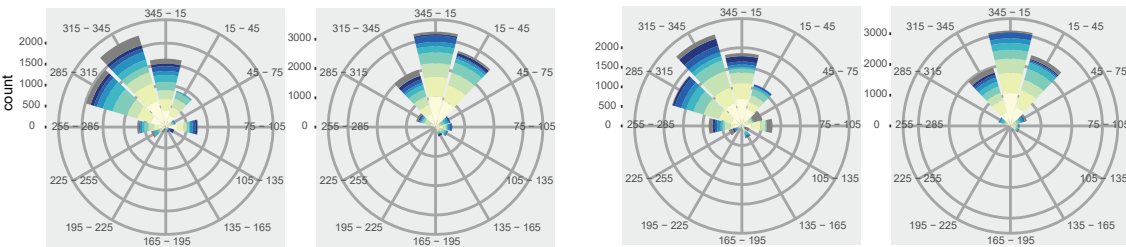

BAYS

PENINSULAS

West Antarctica

East Antarctica

West Antarctica

East Antarctica

Length scale 002 km

Length scale 008 km

Length scale 032 km

Length scale 064 km

Length scale 128 km

Length scale 256 km

Magnitude (Cx)