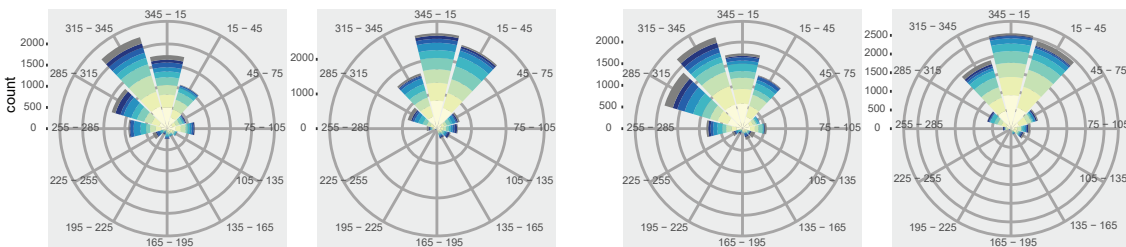

BAYS

PENINSULAS

West Antarctica

East Antarctica

West Antarctica

East Antarctica

Length scale 002 km

Length scale 008 km

Length scale 032 km

Length scale 064 km

Length scale 128 km

Length scale 256 km

Magnitude (Cx)