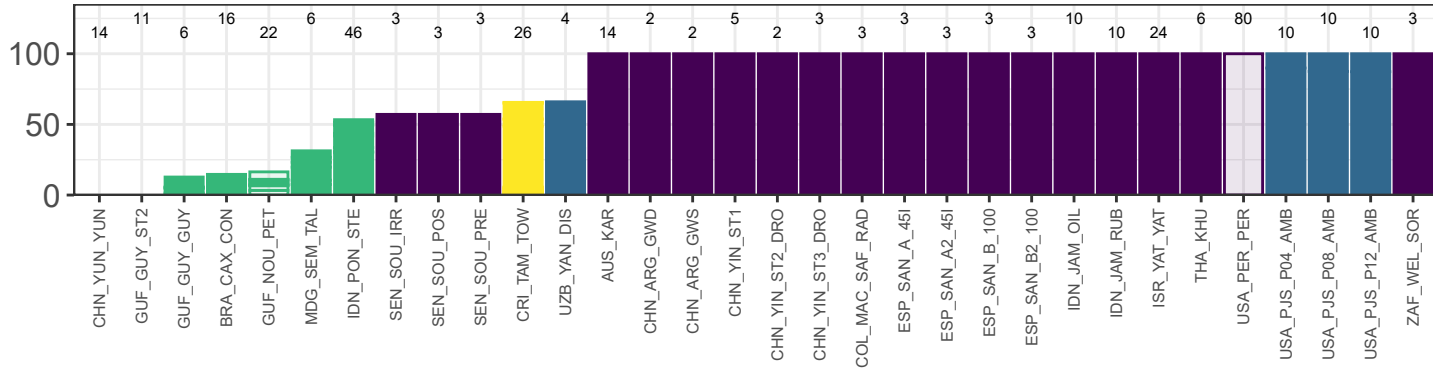

(a) Boreal-Tundra

(b) Dry and Tropical

(c) Woodland/Shrubland

(d) Temperate forest

Number of species: 1 species (dark purple), 2-5 species (medium purple), 6-10 species (green), +10 species (yellow)