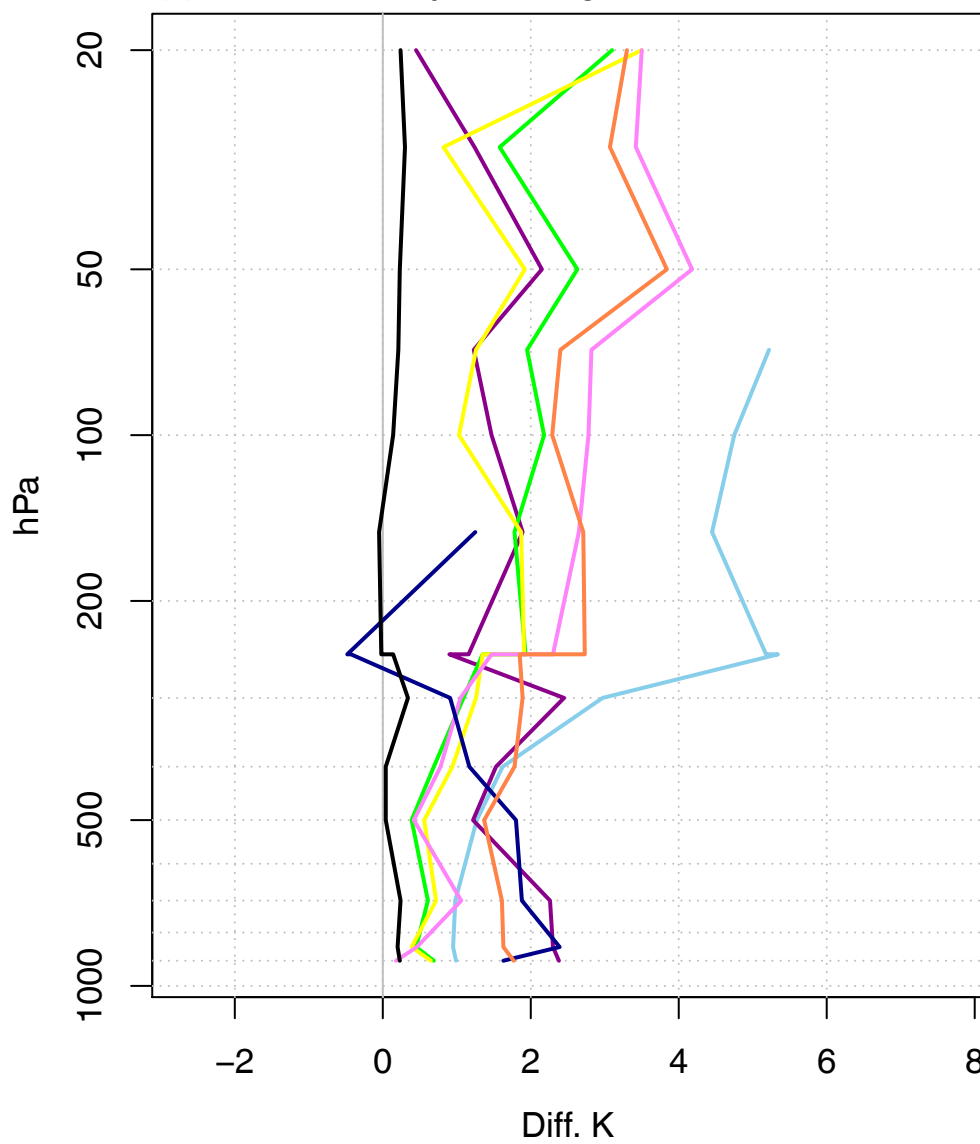

(a) COMP004: Day soundings

(b) COMP004: Night soundings

- comp004bel
- comp004dbr
- comp004ddr
- comp004fin
- comp004fra
- comp004jap
- comp004inc
- comp004ukk
- comp004net
- comp004smi
- comp004rus
- comp004inf
- comp004pol

(c) COMP009: Day soundings

(d) COMP009: Night soundings

- comp009air
- comp009asa
- comp009g78
- comp009s76
- comp009smi
- comp009th3
- comp009v18
- comp009vac
- comp009v80