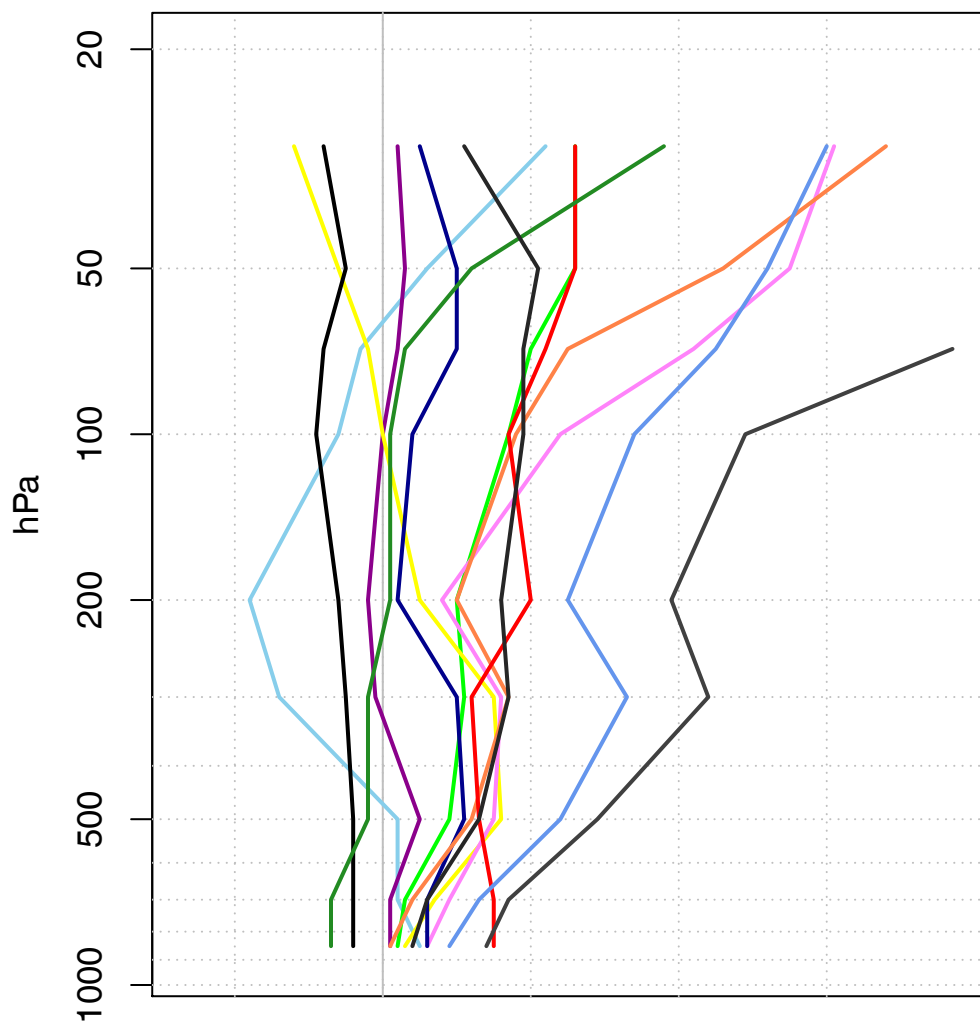

(a) COMP004: Day soundings

(b) COMP004: Night soundings

- comp004bel
- comp004dbr
- comp004ddr
- comp004fin
- comp004fra
- comp004jap
- comp004inc
- comp004ukk
- comp004net
- comp004smi
- comp004rus
- comp004inf
- comp004pol

(c) COMP009: Day soundings

(d) COMP009: Night soundings

- comp009air
- comp009asa
- comp009g78
- comp009s76
- comp009smi
- comp009th3
- comp009v18
- comp009vac
- comp009v80