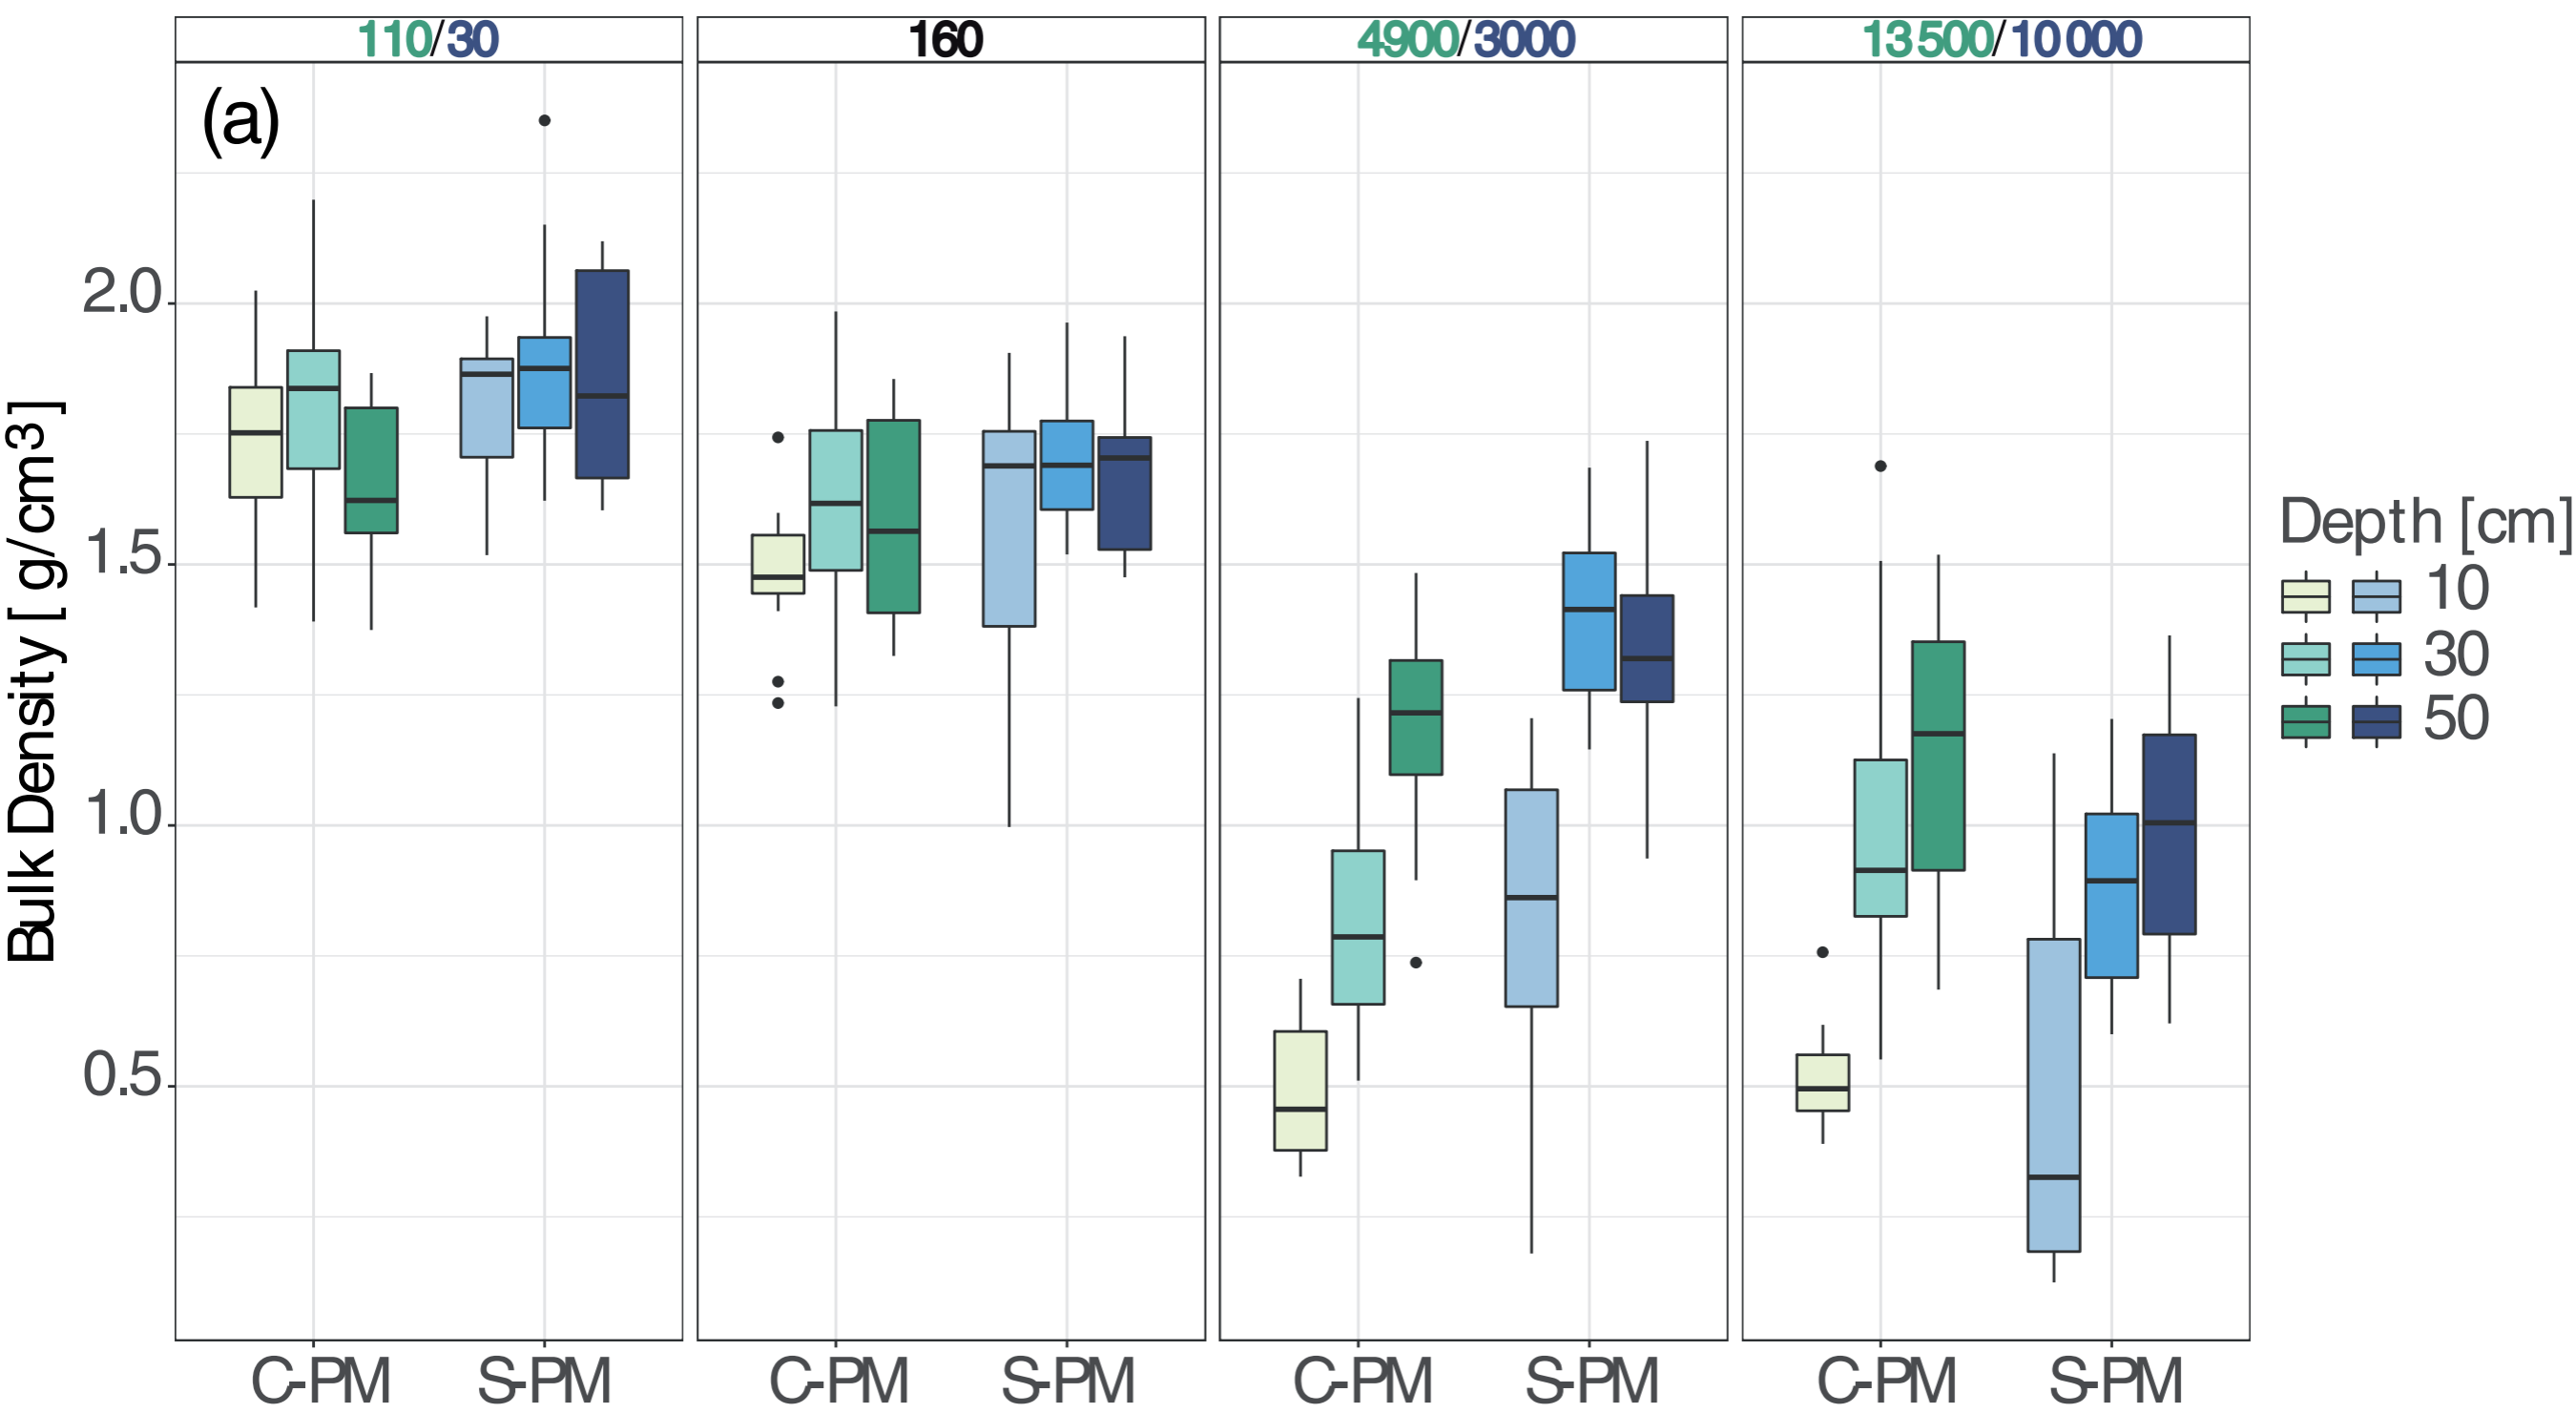

# Bulk Density

Moraine age **C-PM/S-PM** [years]

# Porosity

Moraine age **C-PM/S-PM** [years]