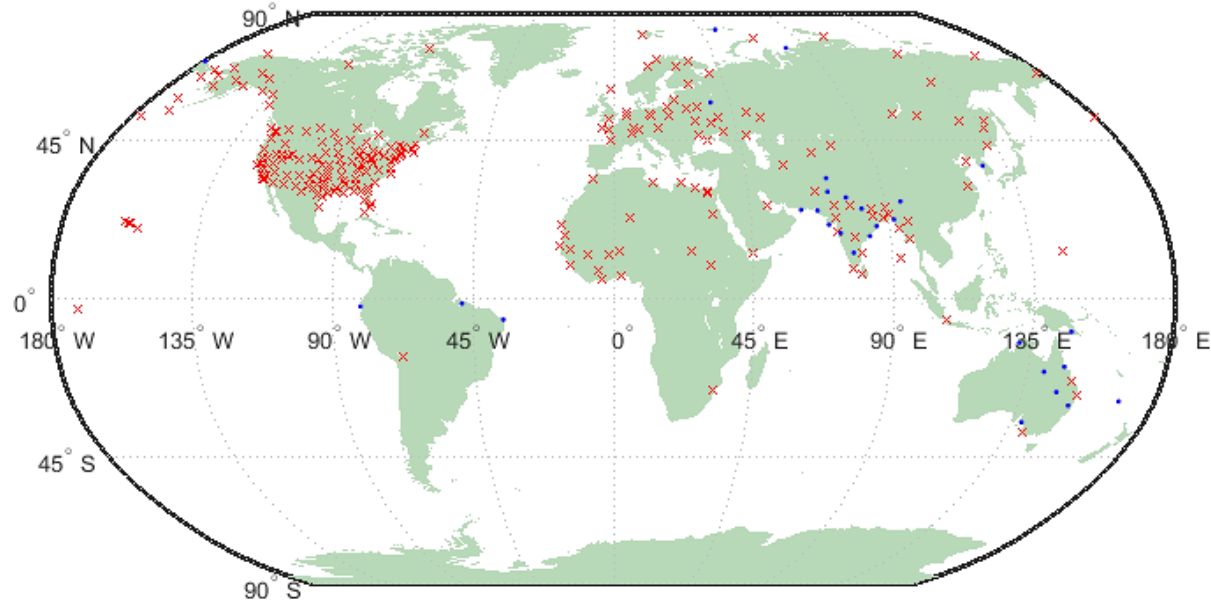

(a) Year 1945: 264 stations
Reporting humidity: 29

(b) Year 1955: 673 stations
Reporting humidity: 494

(c) Year 1975: 1095 stations
Reporting humidity: 821

(d) Year 2015: 863 stations
Reporting humidity: 819