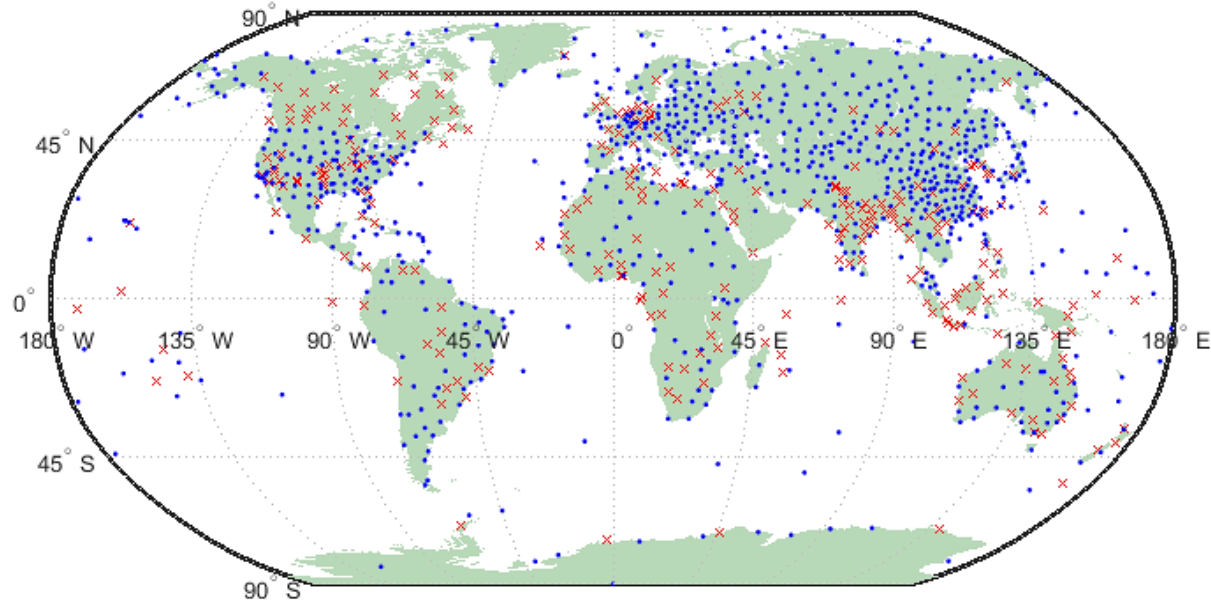

(a) Year 1945: 264 stations
Reporting humidity: 29

(b) Year 1955: 673 stations
Reporting humidity: 494

(c) Year 1975: 1095 stations
Reporting humidity: 821

(d) Year 2015: 863 stations
Reporting humidity: 819