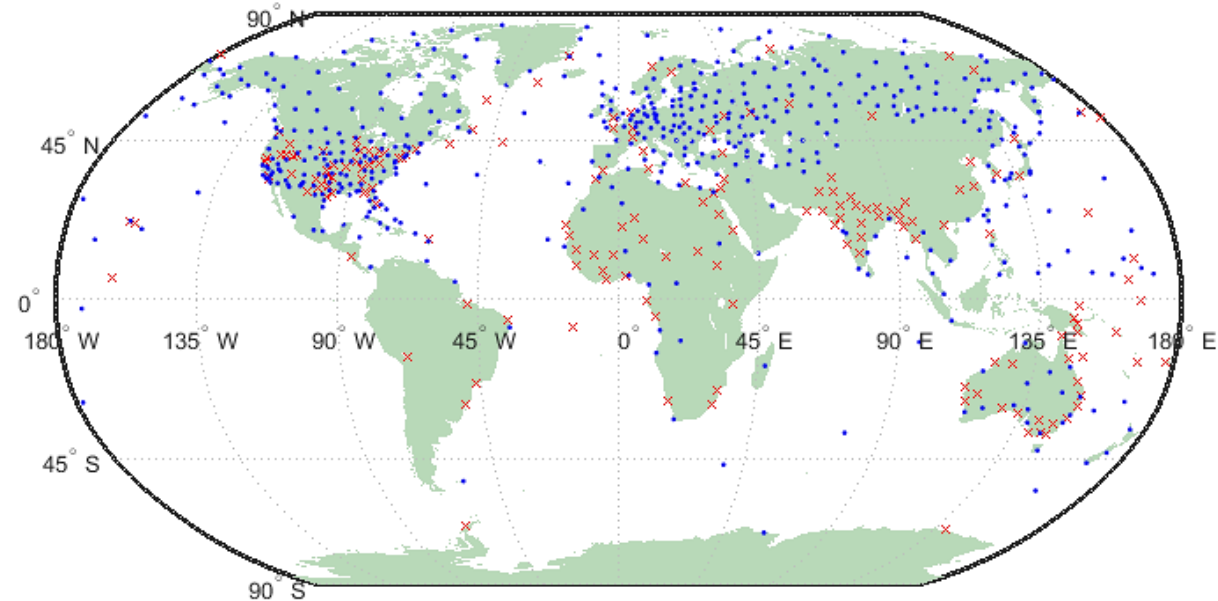

(a) Year 1945: 264 stations
Reporting humidity: 29

(b) Year 1955: 673 stations
Reporting humidity: 494

(c) Year 1975: 1095 stations
Reporting humidity: 821

(d) Year 2015: 863 stations
Reporting humidity: 819