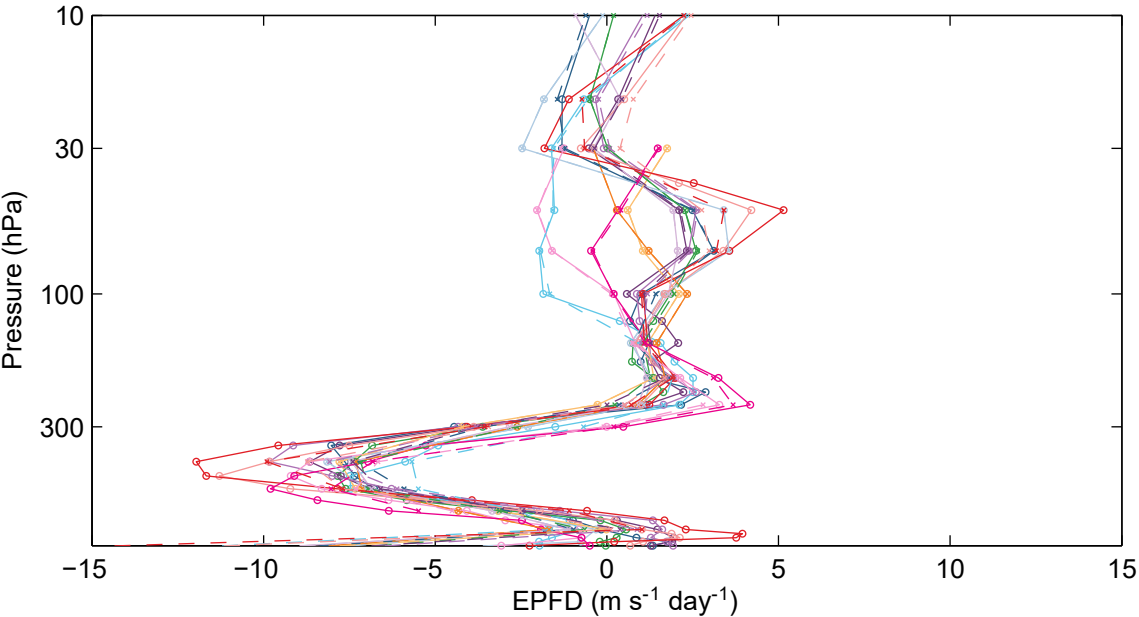

EPFD averaged from 30 to 85° N on 1 Jan 1980 00:00 UTC

E40

E-I

E20

N-N

N-D

CFS

J25

J55

J55C

ME

ME2

20CR2

20CR2c